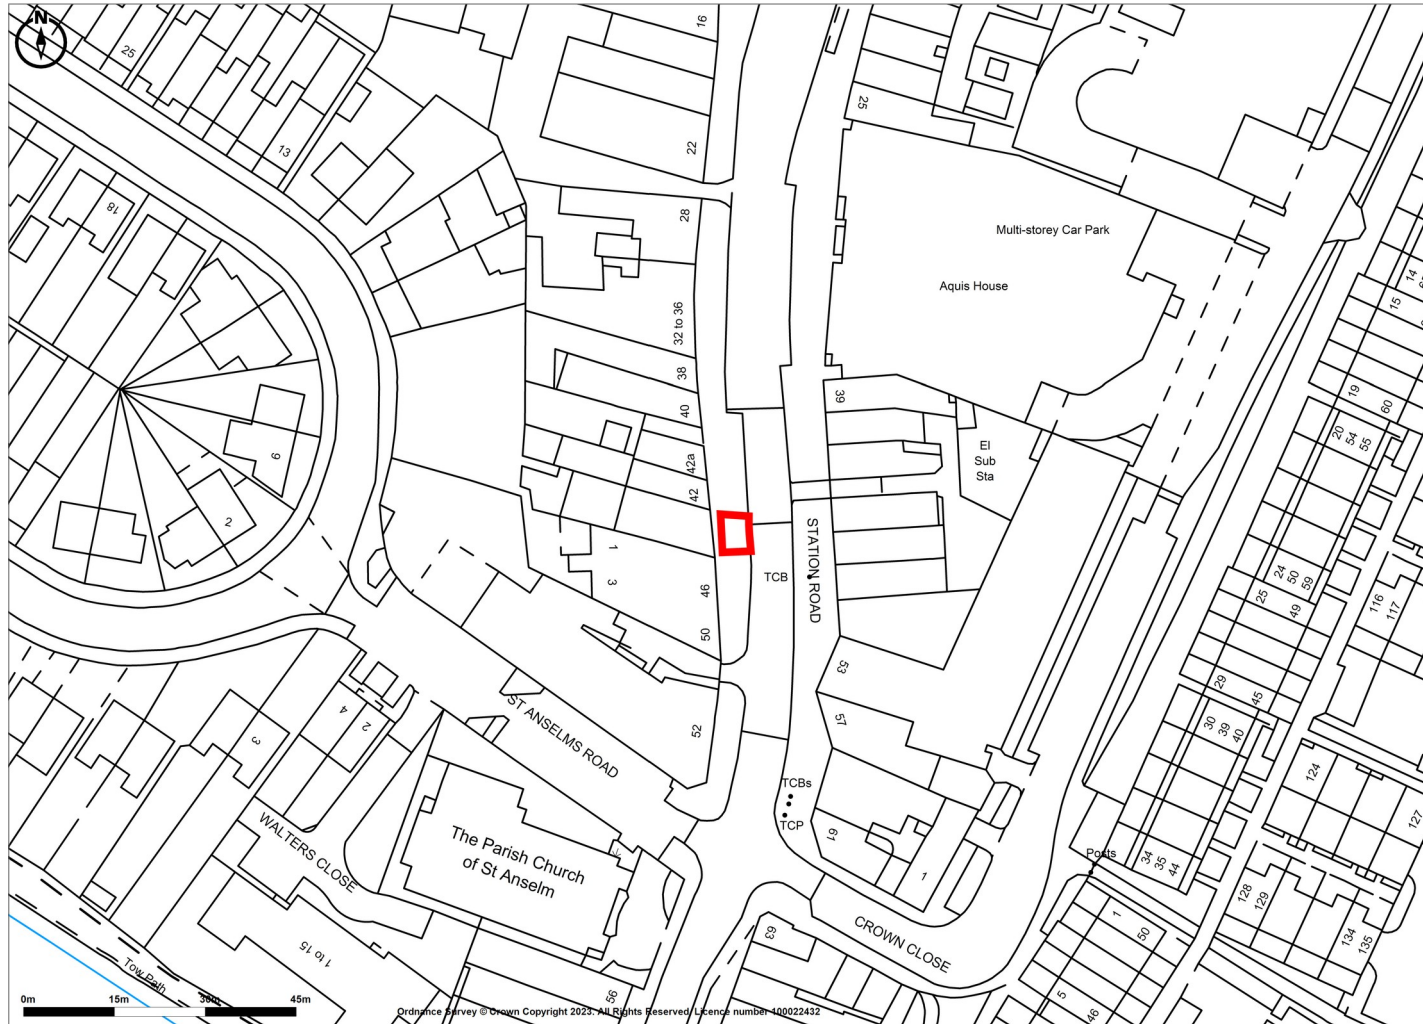

Site Location Plan

Promap
LANDMARK INFORMATION

Ordnance Survey Crown Copyright 2023. All rights reserved.
Licence number 100022432.
Plotted Scale - 1:1250. Paper Size - A4

NEW WORLD PAYPHONES